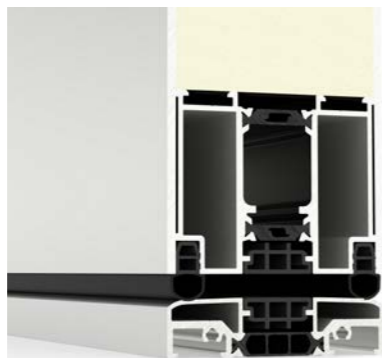

Millennium Plus Pivot DOOR

Doors

This new entrance door from Cortizo answers the latest design trends. The system is designed to allow large pivot openings suitable for contemporary architectural projects, and it offers excellent thermal and acoustic performance along with minimalistic sightlines.

Sightlines

Frame 80 mm, Sash 80 mm

Polyamide Strip Length

24 / 26 mm

Profile Thickness

Door 2,0 mm

Panel

80 mm

Maximum Sash Dimensions

Width (L) 1700 mm, Height (H) 3000 mm

Maximum Sash Weight

250 kg

Consult maximum weight and dimensions according to typologies

FEATURES

Transmittance		$U_D \geq 0.79 (W/m^2K)$
Air permeability		Class 4
Water tightness		Class 5A
Wind resistance		Class C5

Reference test 1,20 x 2,00 m / 1 Sash

POSSIBILITIES

Pivoting

MILLENNIUM PLUS PIVOT DOOR