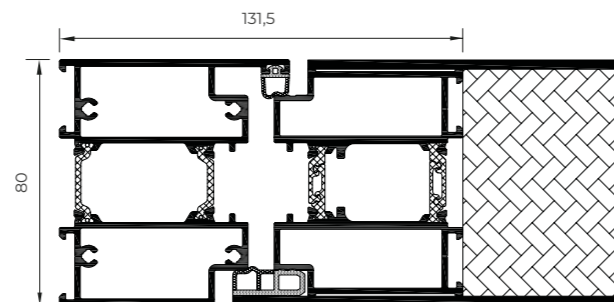

Sightlines

Frame 80 mm, Sash 80 mm

Polyamide Strip Length

24 / 26 mm

Profile Thickness

Door 2,0 mm

Panel

80 mm

Maximum Sash Dimensions

Width (L) 1700 mm, Height (H) 3000 mm

Maximum Sash Weight

250 kg

Consult maximum weight and dimensions according to typologies

FEATURES

Transmittance		$U_D \geq 0.79 (W/m^2K)$
Air permeability		Class 4
Water tightness		Class 5A
Wind resistance		Class C5

Reference test 1,20 x 2,00 m / 1 Sash

POSSIBILITIES

Pivoting

MILLENNIUM PLUS PIVOT DOOR