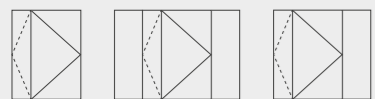

Maximum Sash Dimensions

Width (L) 1700 mm, Height (H) 3000 mm

Maximum Sash Weight

250 kg

Consult maximum weight and dimensions according to typologies

FEATURES

Transmittance		$U_D \geq 0.79 (W/m^2K)$
Air permeability		Class 4
Water tightness		Class 5A
Wind resistance		Class C5

Reference test 1,20 x 2,00 m / 1 Sash

POSSIBILITIES

Pivoting

MILLENNIUM PLUS PIVOT DOOR